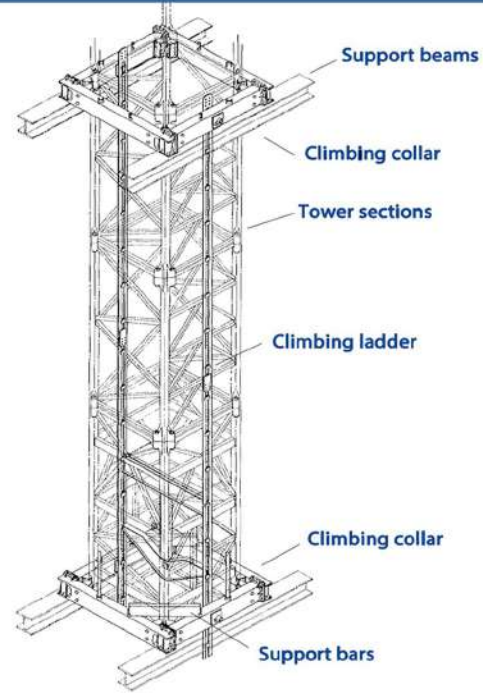

Climbing Collar Plan