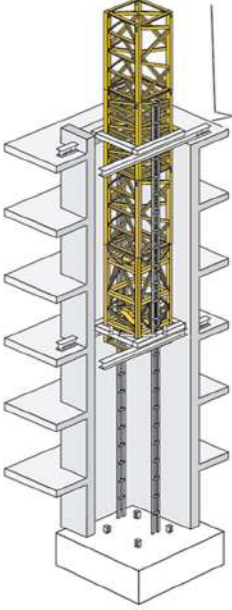

Tower Crane Climbing Collar Unit

Inside Climbing Installation